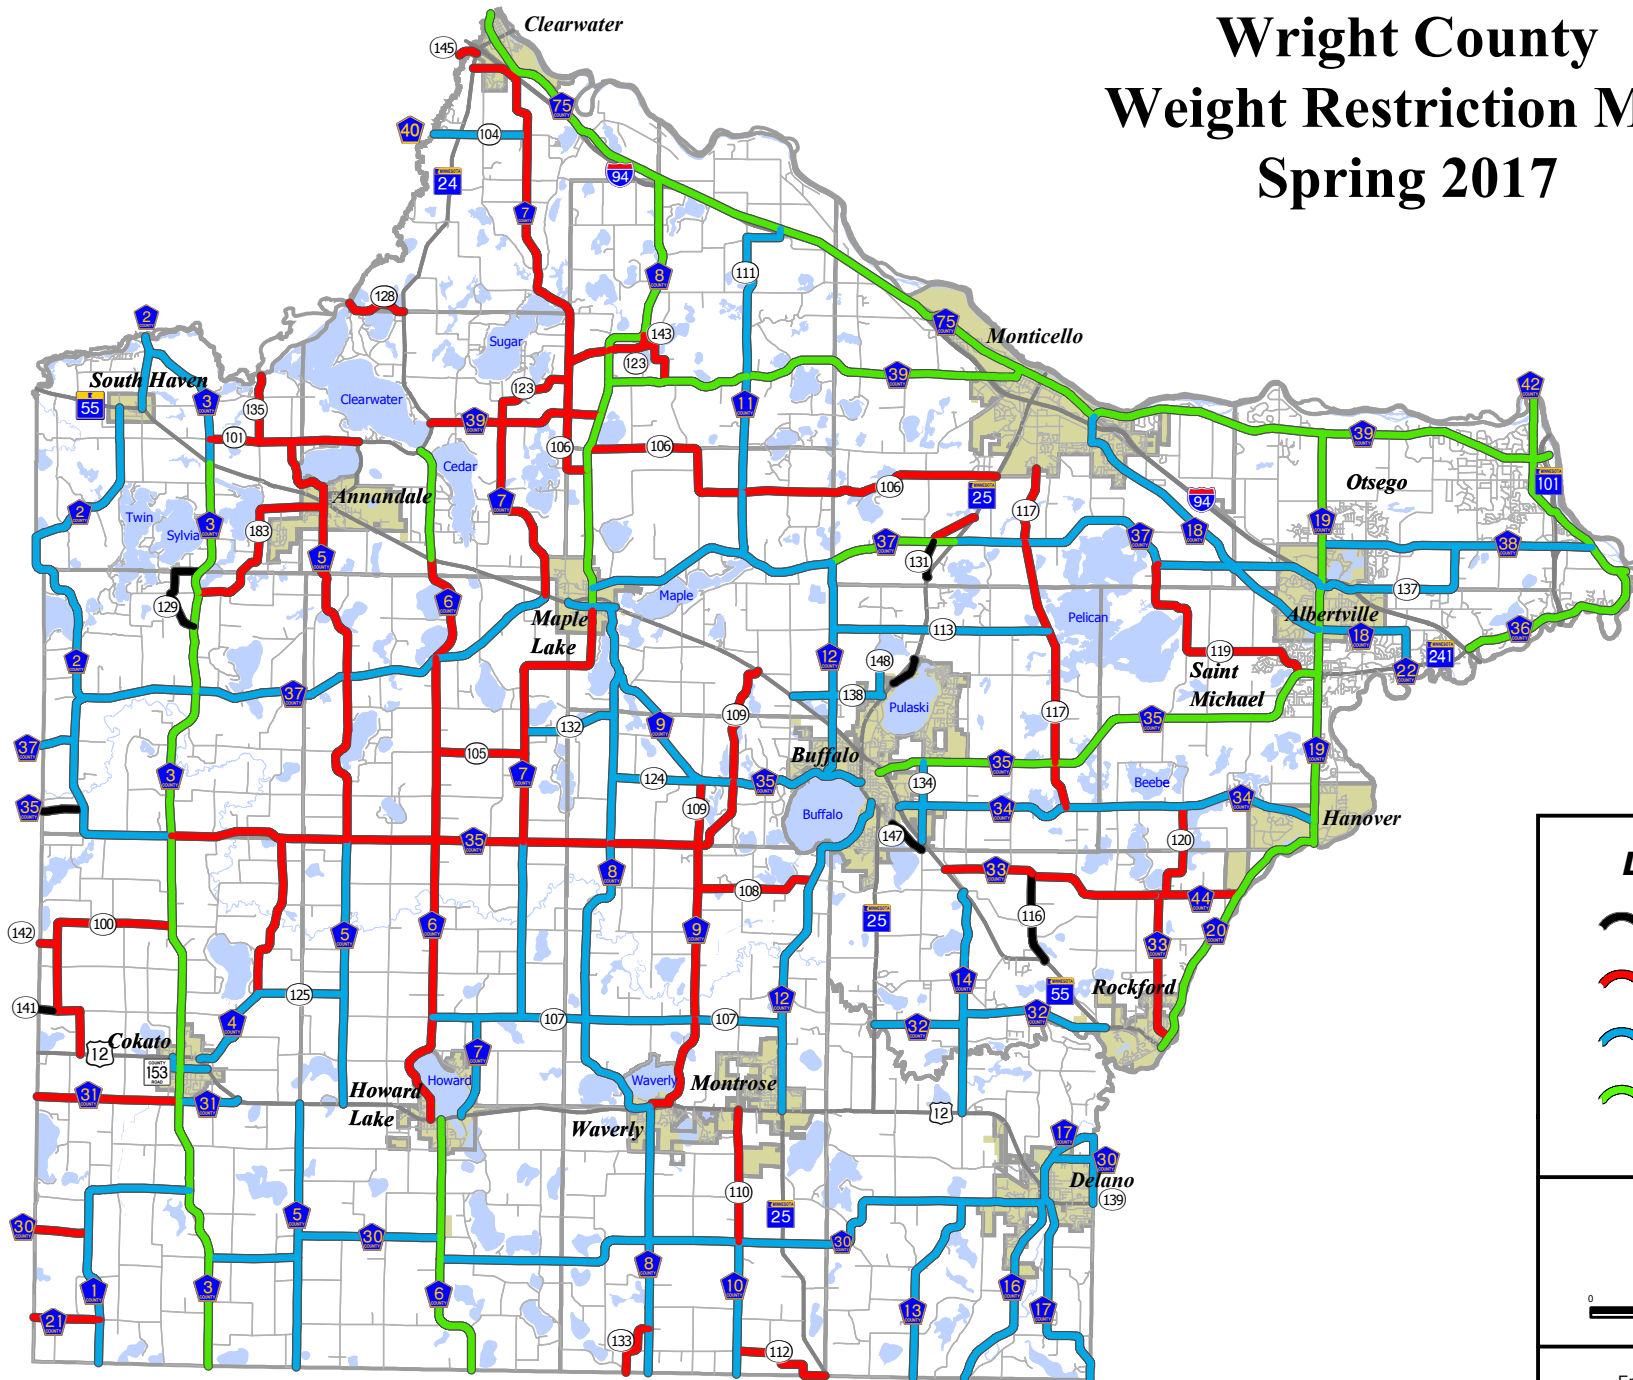

Wright County Weight Restriction Map Spring 2017

Legend

- 5 TON
- 7 TON
- 9 TON
- 10 TON

0 2 4
Miles

Wright County
Engineering Division
January 27, 2017